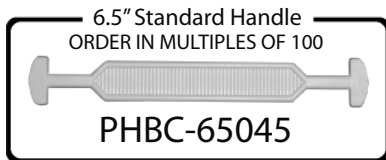

This Price List is for small quantity orders. Please order in multiples of 100 units. All prices are in US currency and do not include shipping. All orders shipped by UPS.

ORDER ONLINE at www.packaginghandles.com

100-199 = .21 ea
200-499 = .19 ea
500-999 = .11 ea
1000-2500 = .07 ea

100-199 = .38 ea
200-499 = .35 ea
500-999 = .30 ea
1000-2500 = .15 ea

100-199 = .24 ea
200-499 = .20 ea
500-999 = .16 ea
1000-2500 = .10 ea