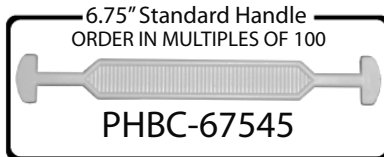

ORDER ONLINE at [www.packaginghandles.com](http://www.packaginghandles.com)

100-199 = .21 ea  
200-499 = .19 ea  
500-999 = .11 ea  
1000-2500 = .07 ea

100-199 = .38 ea  
200-499 = .35 ea  
500-999 = .30 ea  
1000-2500 = .15 ea

100-199 = .24 ea  
200-499 = .20 ea  
500-999 = .16 ea  
1000-2500 = .10 ea

100-199 = .22 ea  
200-499 = .16 ea  
500-999 = .12 ea  
1000-2500 = .10 ea

100-199 = .26 ea  
200-499 = .22 ea  
500-999 = .18 ea  
1000-2500 = .12 ea