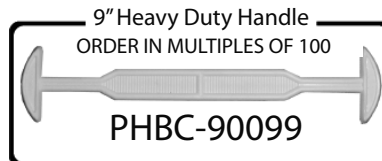

This Price List is for small quantity orders. Please order in multiples of 100 units. All prices are in US currency and do not include shipping. All orders shipped by UPS.

ORDER ONLINE at www.packaginghandles.com

100-199 = .21 ea
200-499 = .19 ea
500-999 = .11 ea
1000-2500 = .07 ea

100-199 = .38 ea
200-499 = .35 ea
500-999 = .30 ea
1000-2500 = .15 ea

100-199 = .24 ea
200-499 = .20 ea
500-999 = .16 ea
1000-2500 = .10 ea