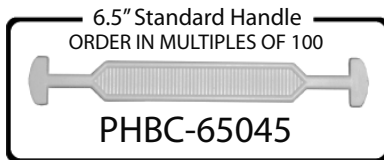

# PACKAGINGHANDLES.com

and Reinforcement Plates

This Price List is for small quantity orders. Please order in multiples of 100 units. All prices are in US currency and do not include shipping. All orders shipped by UPS.

ORDER ONLINE at [www.packaginghandles.com](http://www.packaginghandles.com)

100-199 = .21 ea  
200-499 = .19 ea  
500-999 = .11 ea  
1000-2500 = .07 ea

100-199 = .38 ea  
200-499 = .35 ea  
500-999 = .30 ea  
1000-2500 = .15 ea